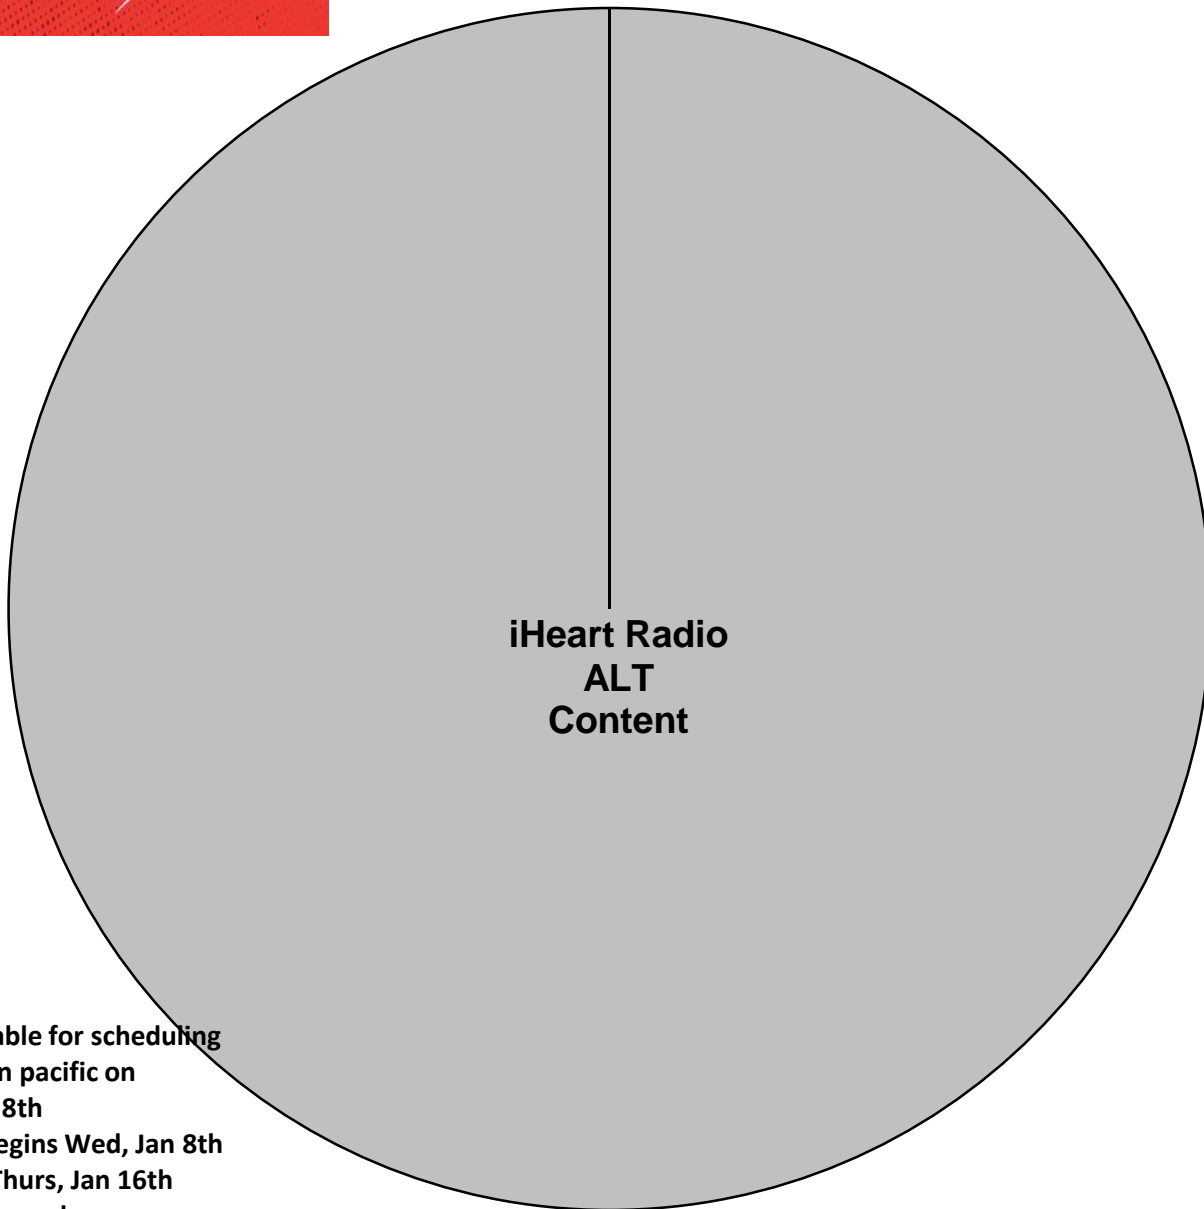

iHeartRadio ALTer Ego

XDS Program: iHeart ALT

PID 1070, PGM 96

Effective Date: January 18th, 2020

Premiere XDS PRO4-P Satellite

10:30 PM - 4:00 AM Eastern

9:30 PM - 3:00 AM Central

8:30 PM - 2:00 AM Mountain

7:30 PM - 1:00 AM Pacific

Hour 3 of 6

IHID
00:00

floats as close to the top as practical